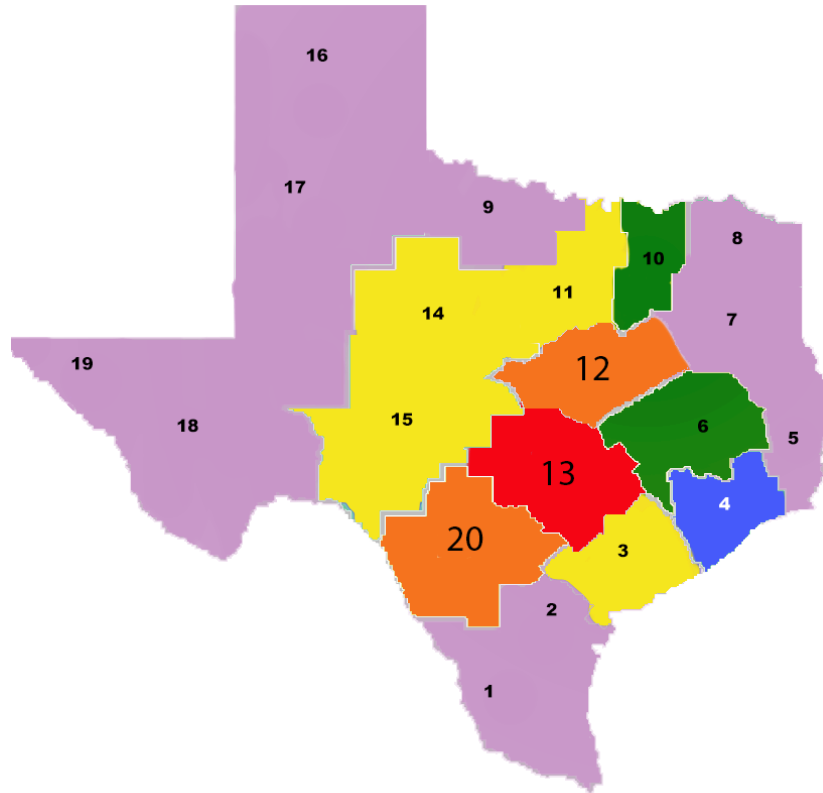

Teacher Checkout Times by Region and Distance Traveled

4:00pm	4:10pm	4:20pm	4:30pm	4:40pm	4:50pm
					
Region	Region	Region	Region	Region	Region
1	4E	10E	3	12	13N
2	4N	10N	11N	20E	13S
6	4S	10S	11S	20W	
7	4W		11W		
8			14		
9			15		
16					
17					
18					
19					
391 Artworks	427 Artworks	414 Artworks	410 Artworks	286 Artworks	232 Artworks