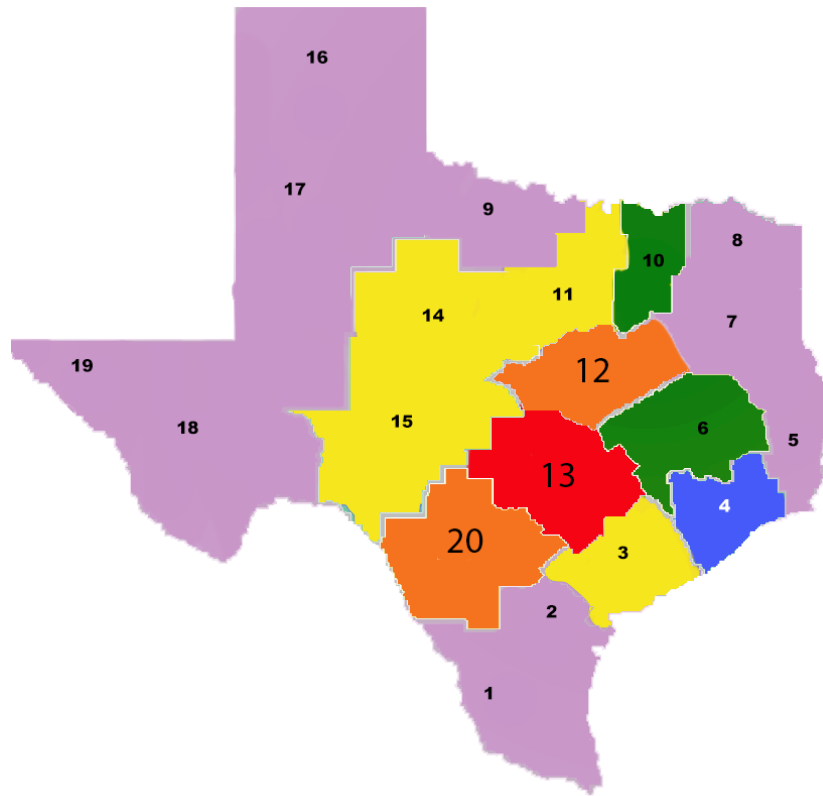

Teacher Checkout Times by Region and Distance Traveled

4:00pm	4:10pm	4:20pm	4:30pm	4:40pm	4:50pm
					
Region	Region	Region	Region	Region	Region
1	4E	10E	3	12	13N
2	4N	10N	11N	20E	13S
6	4S	10S	11S	20W	
7	4W		11W		
8			14		
9			15		
16					
17					
18					
19					
391 Artworks	427 Artworks	414 Artworks	410 Artworks	286 Artworks	232 Artworks