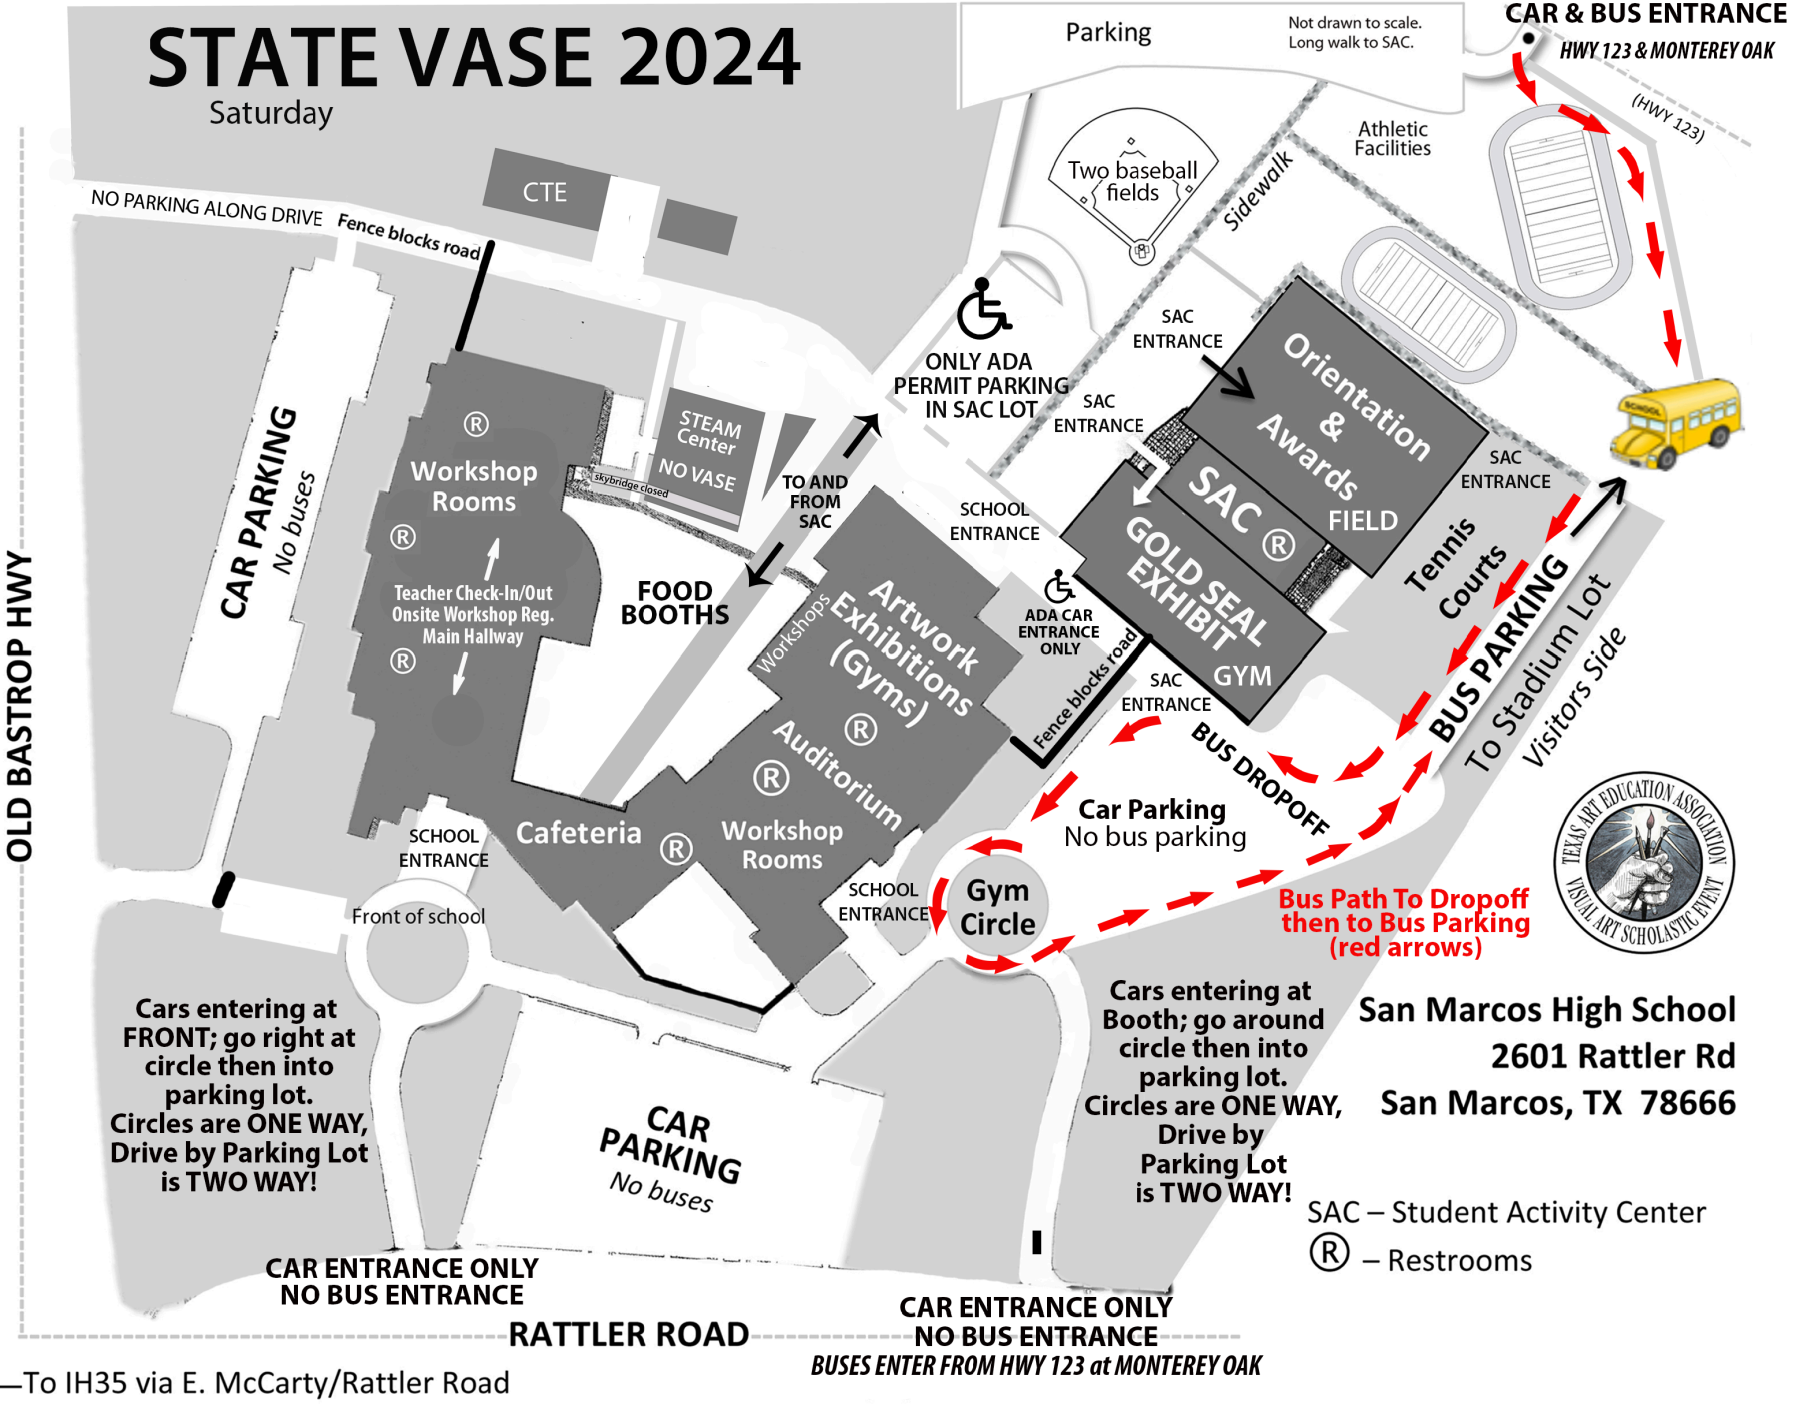

# STATE VASE 2024

Saturday

CAR & BUS ENTRANCE

HWY 123 & MONTEREY OAK

OLD BASTROP HWY

NO PARKING ALONG DRIVE Fence blocks road

CAR PARKING No buses

Parking

Not drawn to scale. Long walk to SAC.

ONLY ADA PERMIT PARKING IN SAC LOT

Athletic Facilities

Sidewalk

Two baseball fields

(HWY 123)

Teacher Check-In/Out Onsite Workshop Reg. Main Hallway

FOOD BOOTHS

ADA CAR ENTRANCE ONLY

Car Parking No bus parking

BUS DROPOFF

BUS PARKING

To Stadium Lot Visitors Side

Bus Path To Dropoff then to Bus Parking (red arrows)

Cars entering at FRONT; go right at circle then into parking lot. Circles are ONE WAY, Drive by Parking Lot is TWO WAY!

SAC – Student Activity Center  
R – Restrooms

CAR ENTRANCE ONLY NO BUS ENTRANCE

RATTLER ROAD

CAR ENTRANCE ONLY NO BUS ENTRANCE

BUSES ENTER FROM HWY 123 at MONTEREY OAK

← To IH35 via E. McCarty/Rattler Road