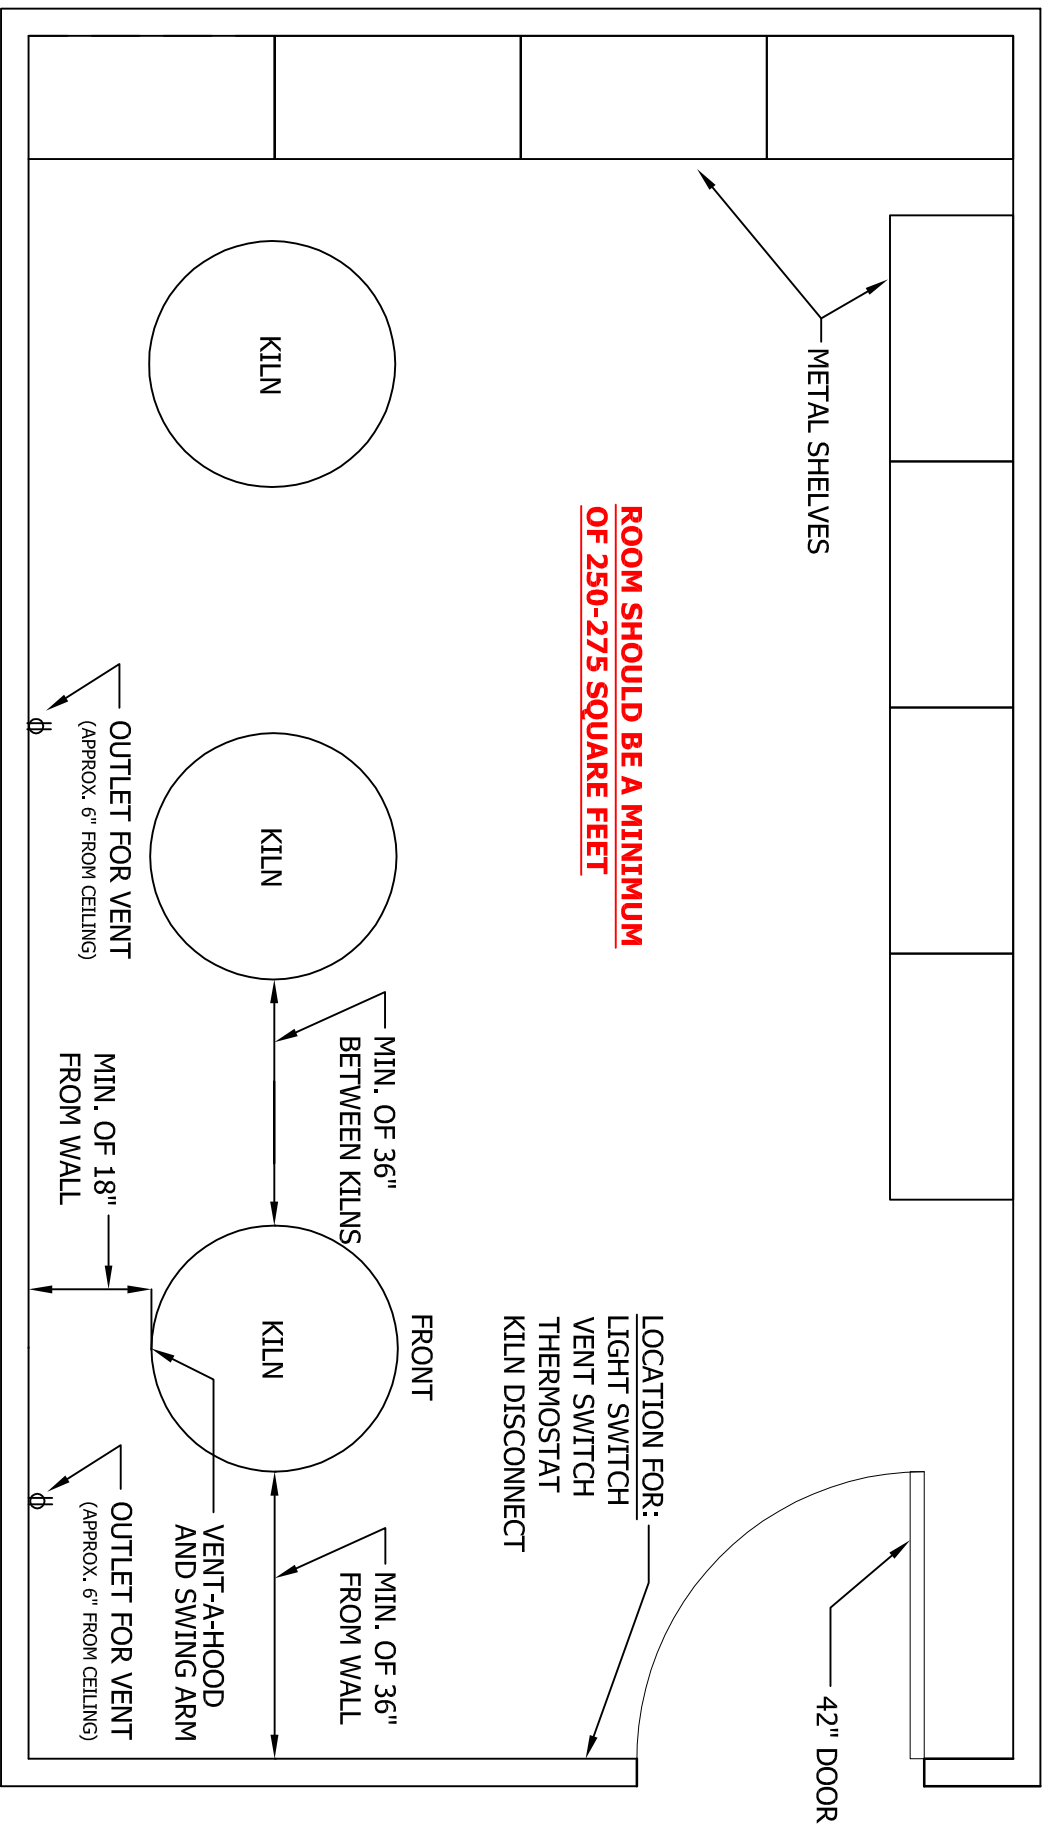

THIS DIMENSION MUST BE AT LEAST 10'

ROOM SHOULD BE A MINIMUM OF 250-275 SQUARE FEET

LOCATION FOR:
LIGHT SWITCH
VENT SWITCH
THERMOSTAT
KILN DISCONNECT

**SR. HIGH SCHOOL
KILN ROOM LAYOUT**